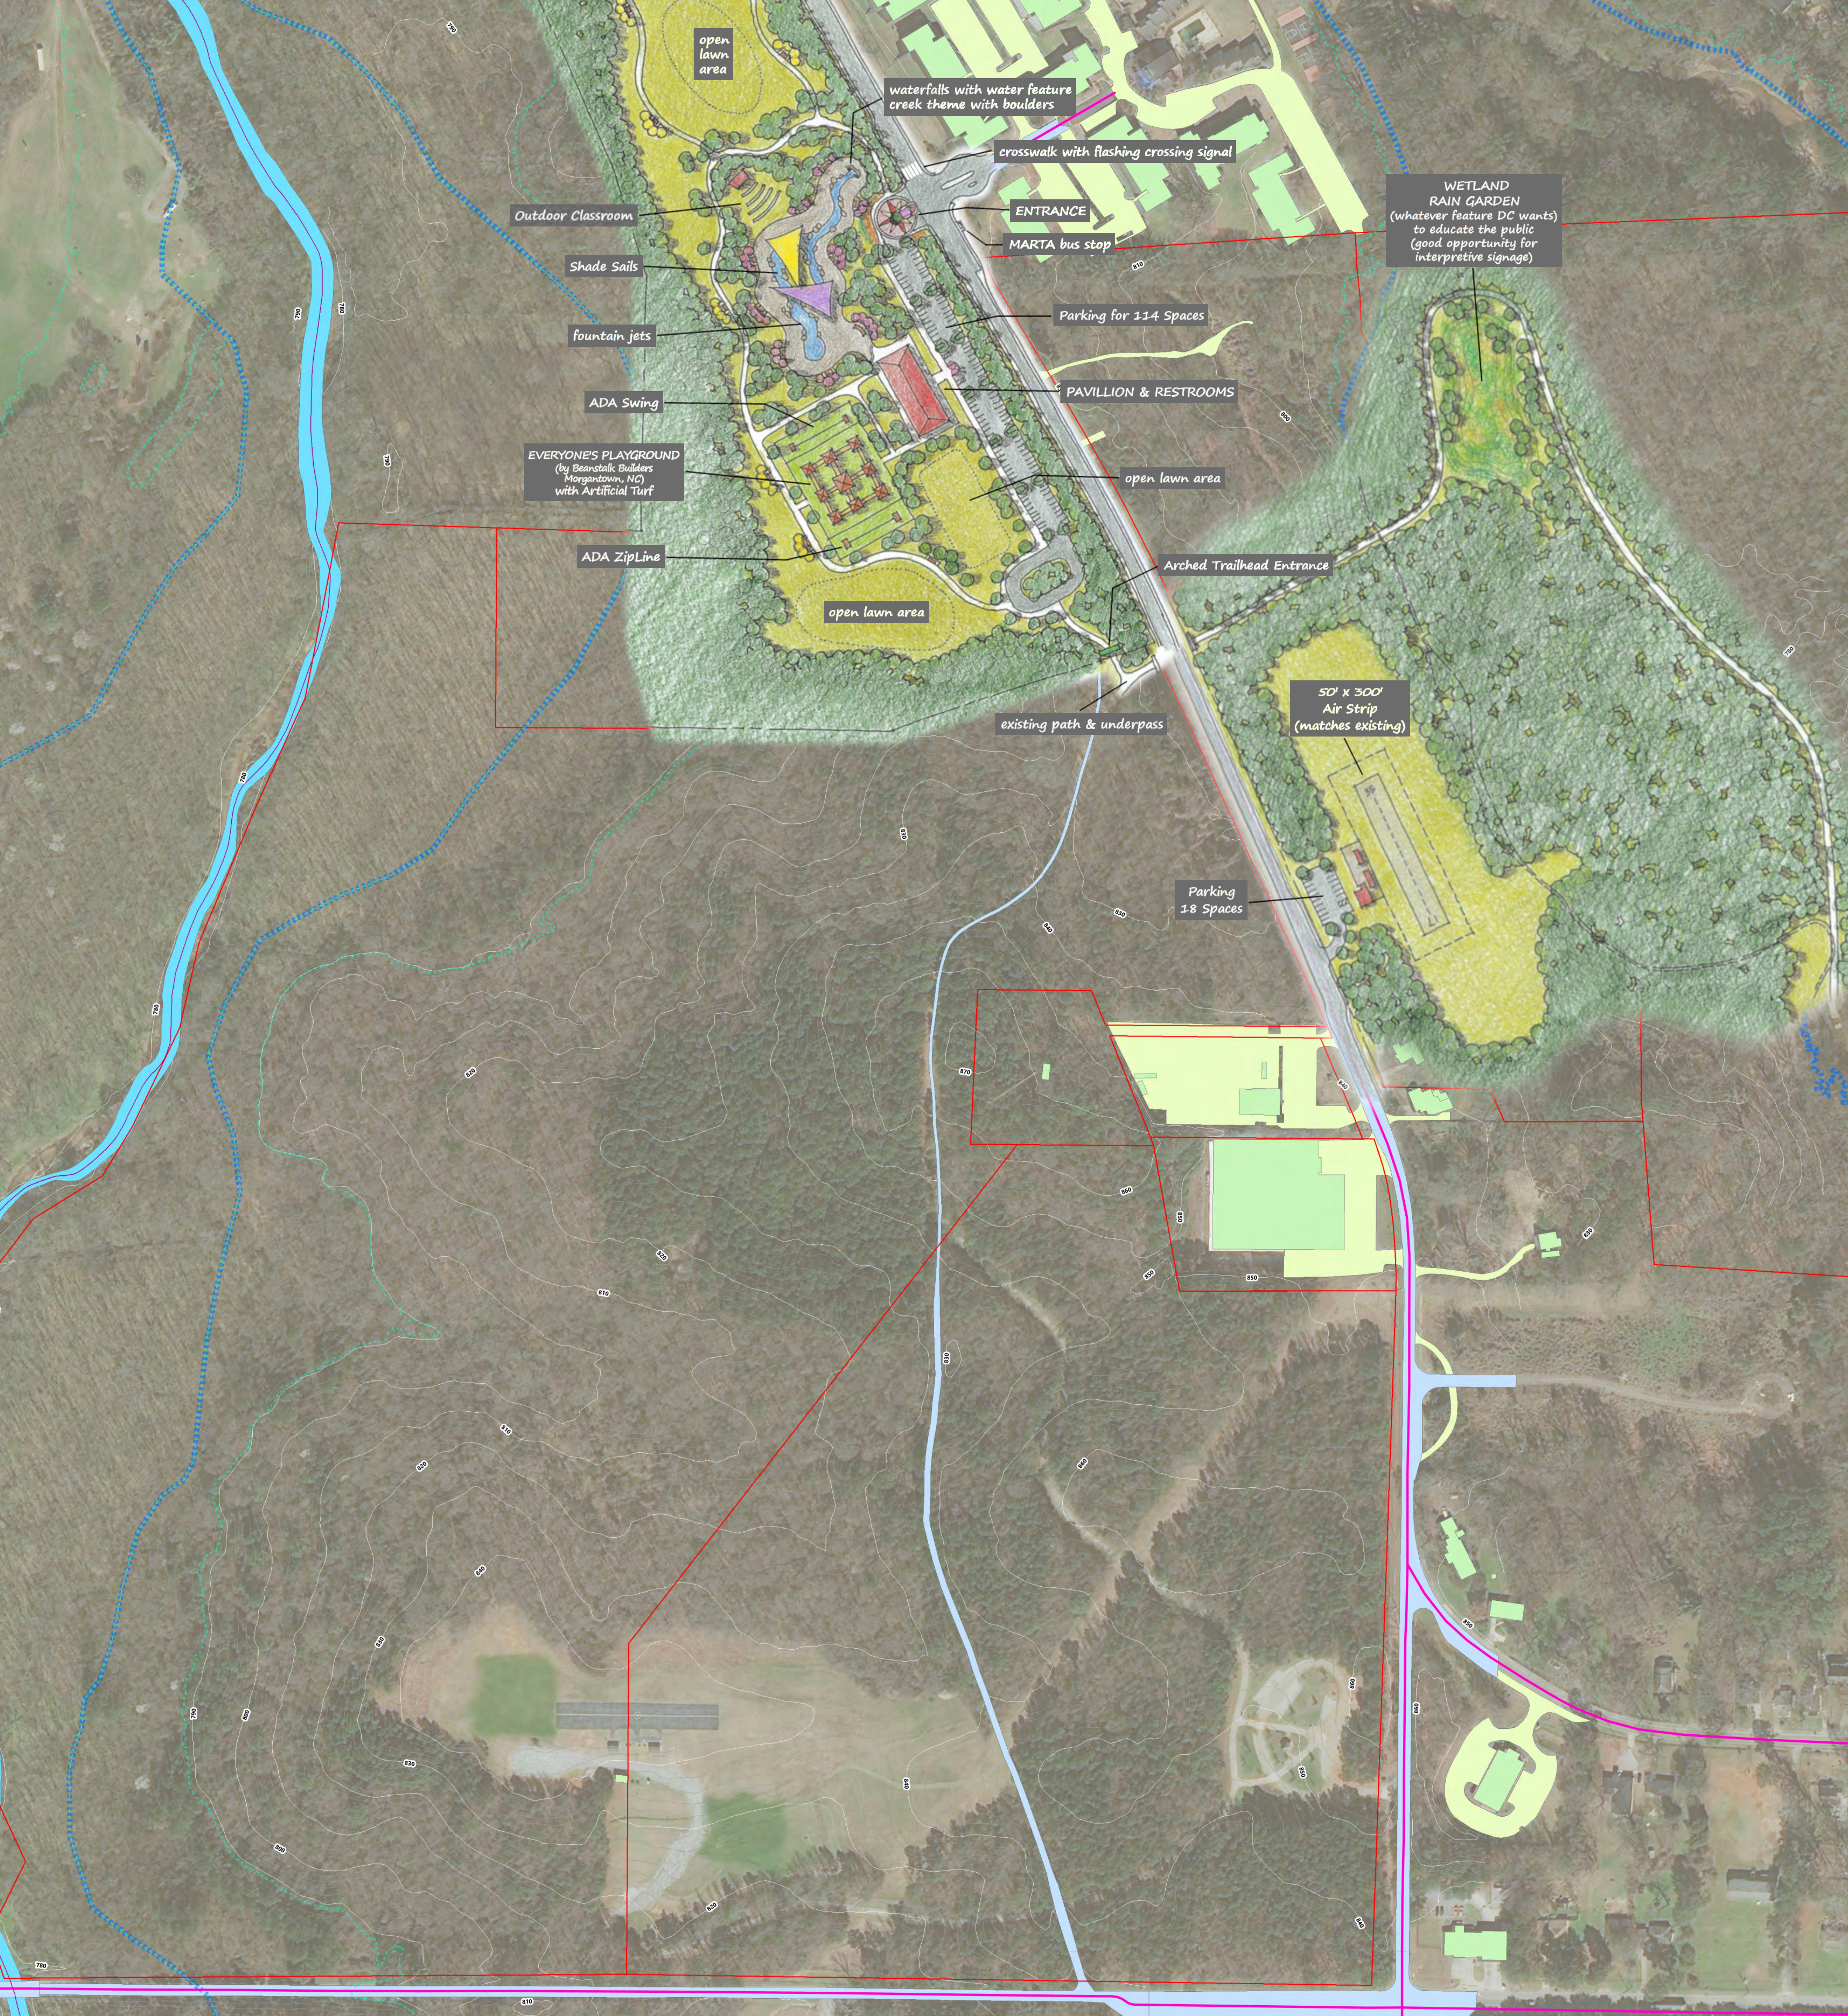

Legend

- 100-yr Floodplain Line
- Regulatory Floodway

MICHELL OBAMA PARK
 2055 Bouldercrest Road, Atlanta, GA 30316
CONCEPT A (2021)